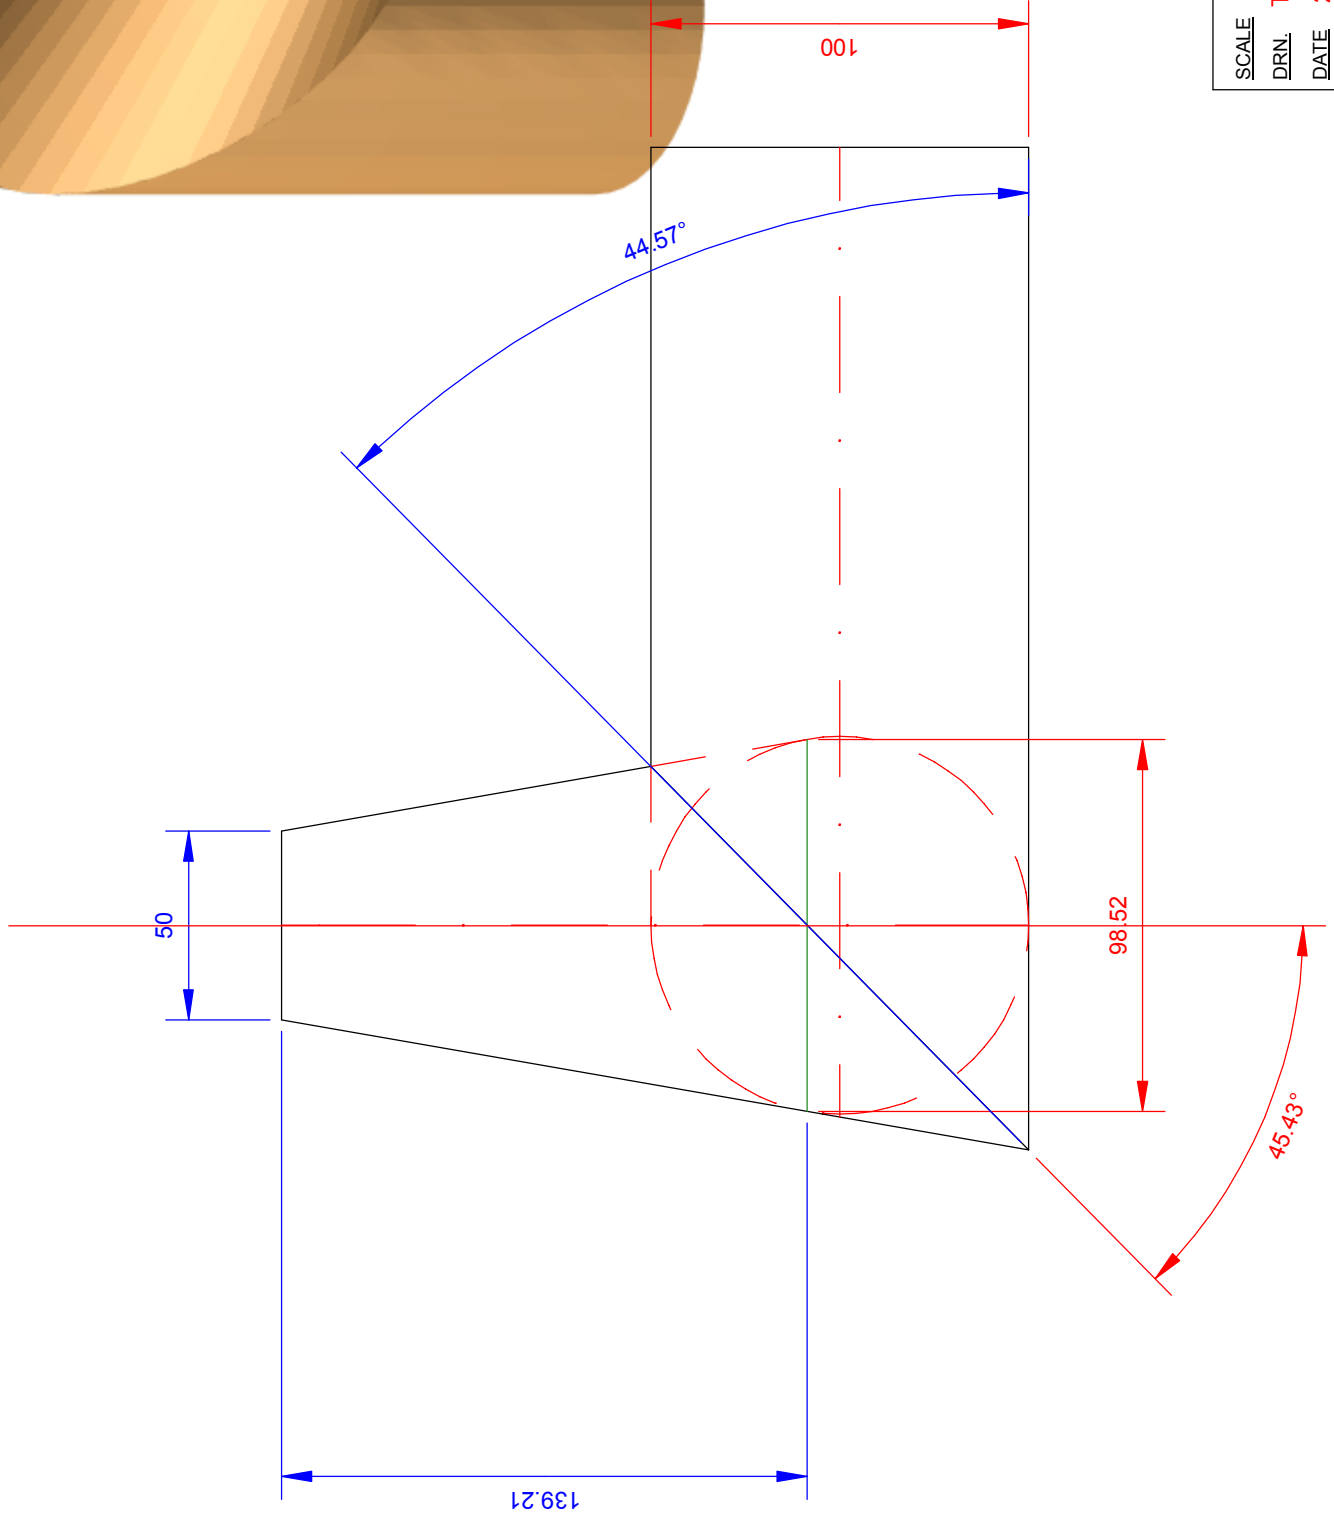

These are the parameters to be passed to CONETV12

SCALE	1:2	Ty Harness Consulting
DRN.	Ty Harness	
DATE	28/04/08	DRAWING NUMBER
		test 1